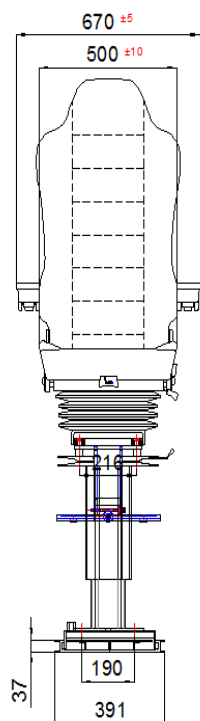

Extreme Marine Captain Seats

Technical Specification	Air suspension	▲
	Air suspension with 12V or 24V built-in compressor	△
	Quick release	▲
	Weight adjustment	Automatic up to 150 kgs
	Suspension stroke	80 mm
	Height adjustment - Seat	80 mm
	Height adjustment - Pedestal	135 mm
	Adjustable shock absorber	▲
	Slide Travel	190 mm
	Pneumatic lumbar adjustment	▲
	Adjustable armrests	△
	Adjustable headrest	N/A
	Backrest adjustment	▲
	Seat cushion tilt adjustment	▲
	Seat cushion depth adjustment	60 mm

▲	Standart
△	Optional
N/A	Not Available

Seat Weight 65 kg
Pedestal Weight 20 kg
Rail Weight(1500mm) 28 kg