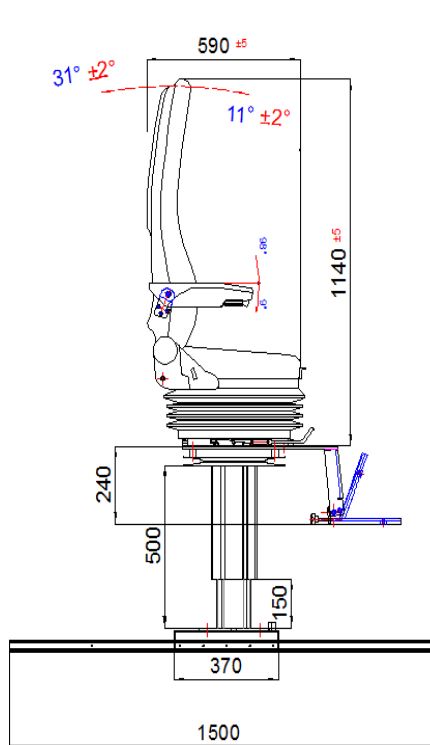

Extreme Marine Captain Seats

Technical Specification	Air suspension	▲
	Air suspension with 12V or 24V built-in compressor	△
	Quick release	▲
	Weight adjustment	Automatic up to 150 kgs
	Suspension stroke	80 mm
	Height adjustment - Seat	80 mm
	Height adjustment - Pedestal	135 mm
	Adjustable shock absorber	▲
	Slide Travel	190 mm
	Pneumatic lumbar adjustment	▲
	Adjustable armrests	△
	Adjustable headrest	N/A
	Backrest adjustment	▲
	Seat cushion tilt adjustment	▲
	Seat cushion depth adjustment	60 mm

▲	Standart
△	Optional
N/A	Not Available

Seat Weight 65 kg
Pedestal Weight 20 kg
Rail Weight(1500mm) 28 kg