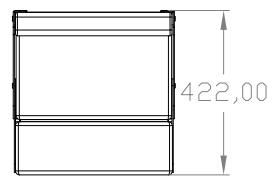

## TECHNICAL SPECIFICATIONS

- 120° FOLDABLE SEAT CUSHION
- 90° FOLDABLE BACK CUSHION
- FOOTREST
- HEIGHT ADJUSTMENT
- 360° ROTATION ON ITS AXIS

		PROJECT		Helmsman Chair	
		PICTURE NO		ZET-SRD-021120	
Name	Signature	Date	Material	Page 1/1	A3
Cod	Enre Muslu	07.08.2020			
Control	Furkan Sahin		304 - SS	Scales	