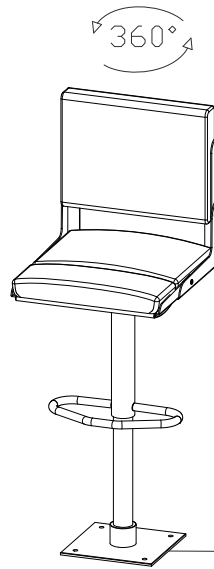

# MARINE TYPE HELSMAN SEAT

## TECHNICAL SPECIFICATIONS

- 120° FOLDABLE SEAT CUSHION
- 90° FOLDABLE BACK CUSHION
- FOOTREST
- HEIGHT ADJUSTMENT
- 360° ROTATION ON ITS AXIS

		PROJECT		Helmsman Chair	
		PICTURE NO		ZET-SRD-021120	
Name	Signature	Date	Material	Page 1/1	A3
Cod	Enre Muslu	07.08.2020			
Control	Furkan Sahin		304 - SS	Scales	