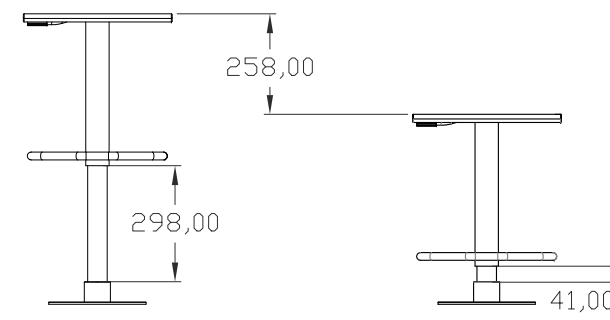

# MARINE TYPE HELSMAN SEAT

## TECHNICAL SPECIFICATIONS

- 120° FOLDABLE SEAT CUSHION
- 90° FOLDABLE BACK CUSHION
- FOOTREST
- HEIGHT ADJUSTMENT
- 360° ROTATION ON ITS AXIS

		PROJECT		Helmsman Chair	
		PICTURE NO		ZET-SRD-021120	
Name	Signature	Date	Material	Page 1/1	A3
Cod	Enre Muslu	07.08.2020			
Control	Furkan Sahin		304 - SS	Scales	