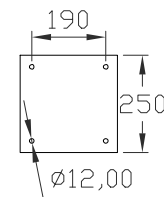

## TECHNICAL SPECIFICATIONS

- 120° FOLDABLE SEAT CUSHION
- 90° FOLDABLE BACK CUSHION
- FOOTREST
- HEIGHT ADJUSTMENT
- 360° ROTATION ON ITS AXIS

		PROJECT		Helmsman Chair	
		PICTURE NO		ZET-SRD-021120	
Name	Signature	Date	Material	Page 1/1	A3
Cod	Enre Muslu	07.08.2020			
Control	Furkan Sahin		304 - SS	Scales	